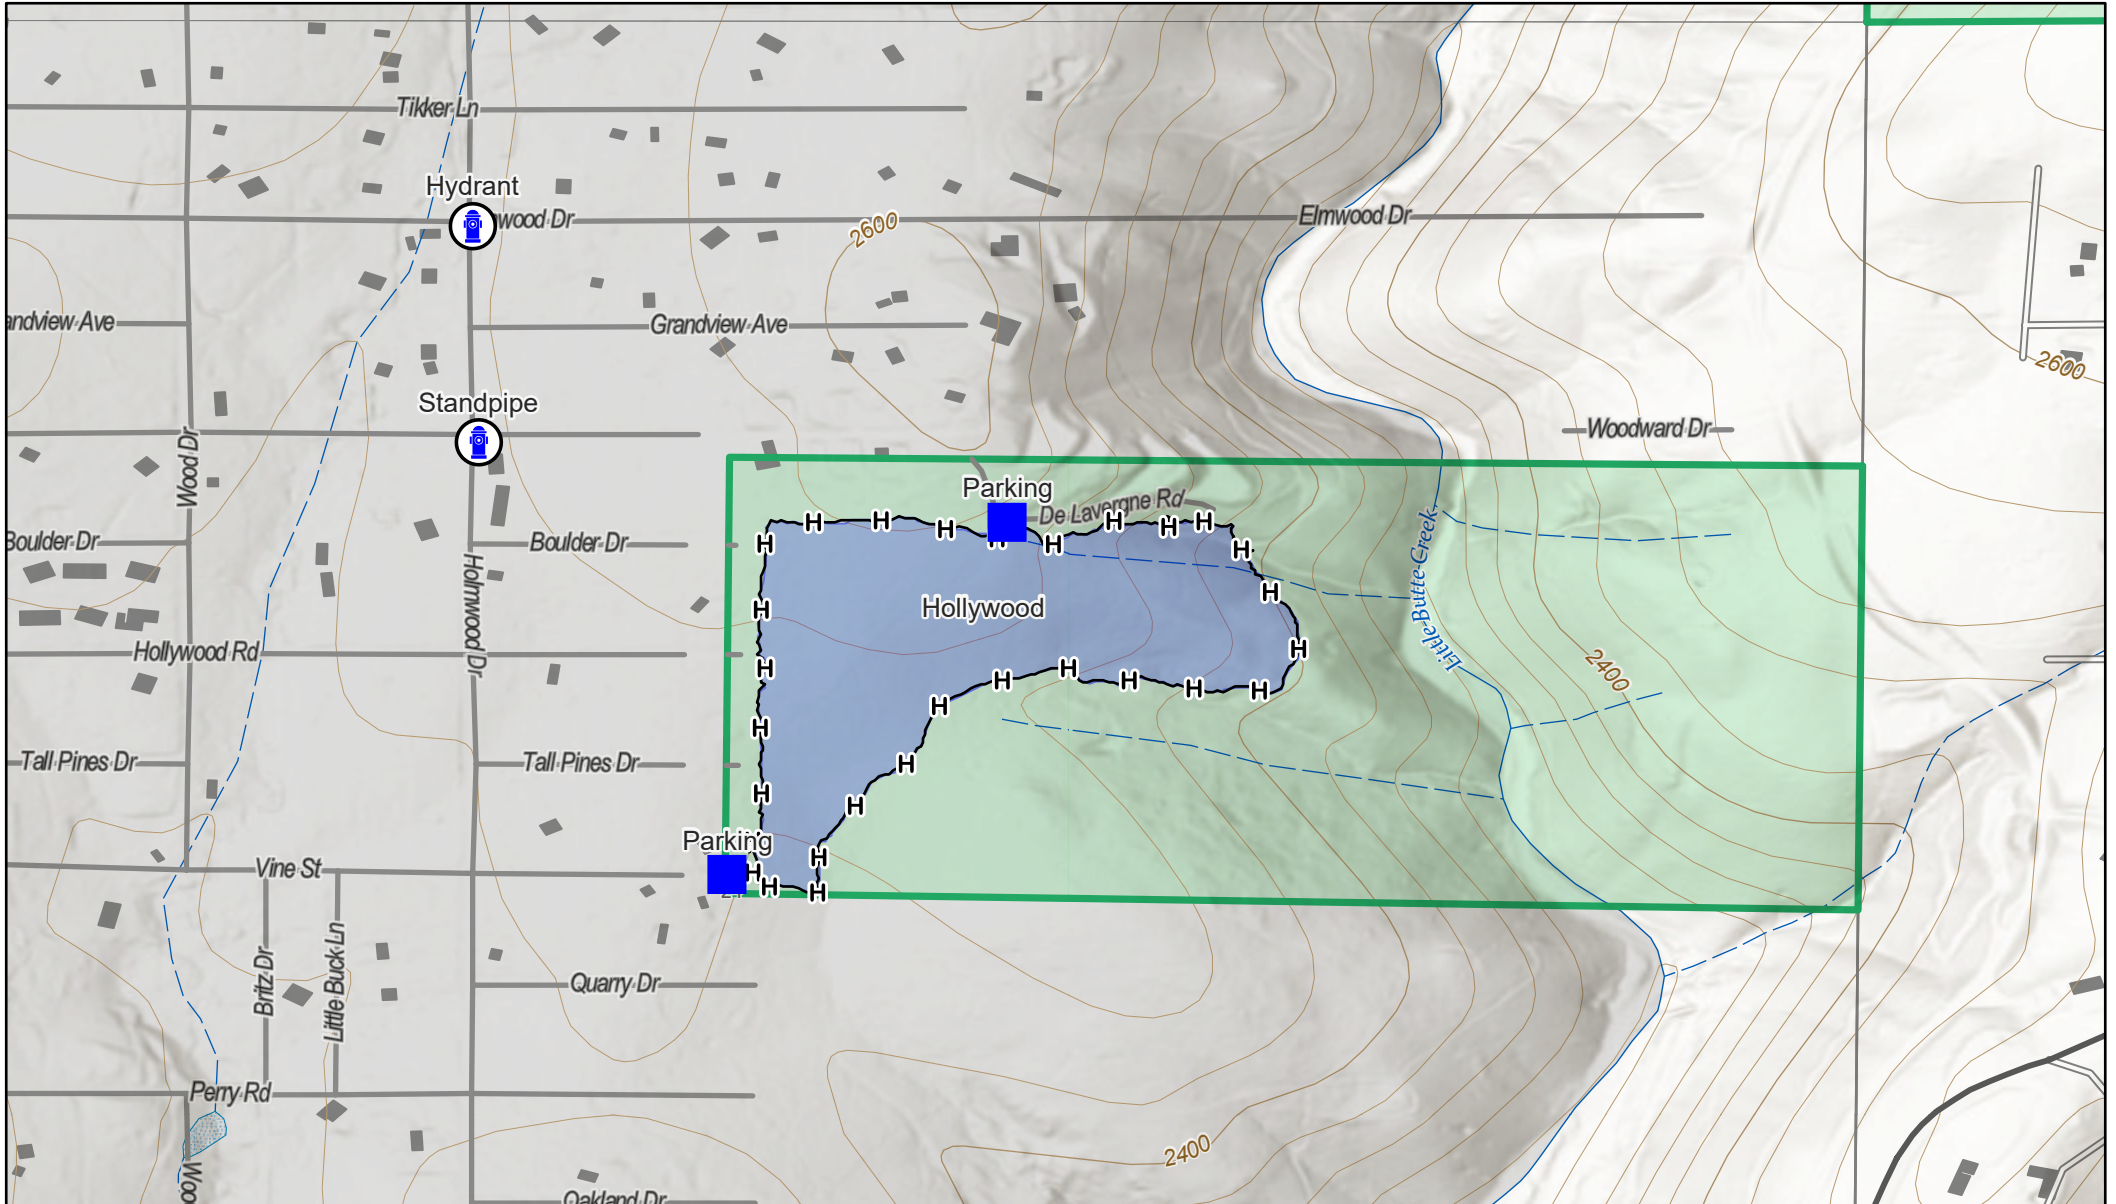

# Hollywood RX

4/8/2025

Rx Points

Rx Prep Lines

Rx Units Area

Drop Point

Completed Handline

Planned

Hydrant

World\_Hillshade

Esri, NASA, NGA, USGS, FEMA