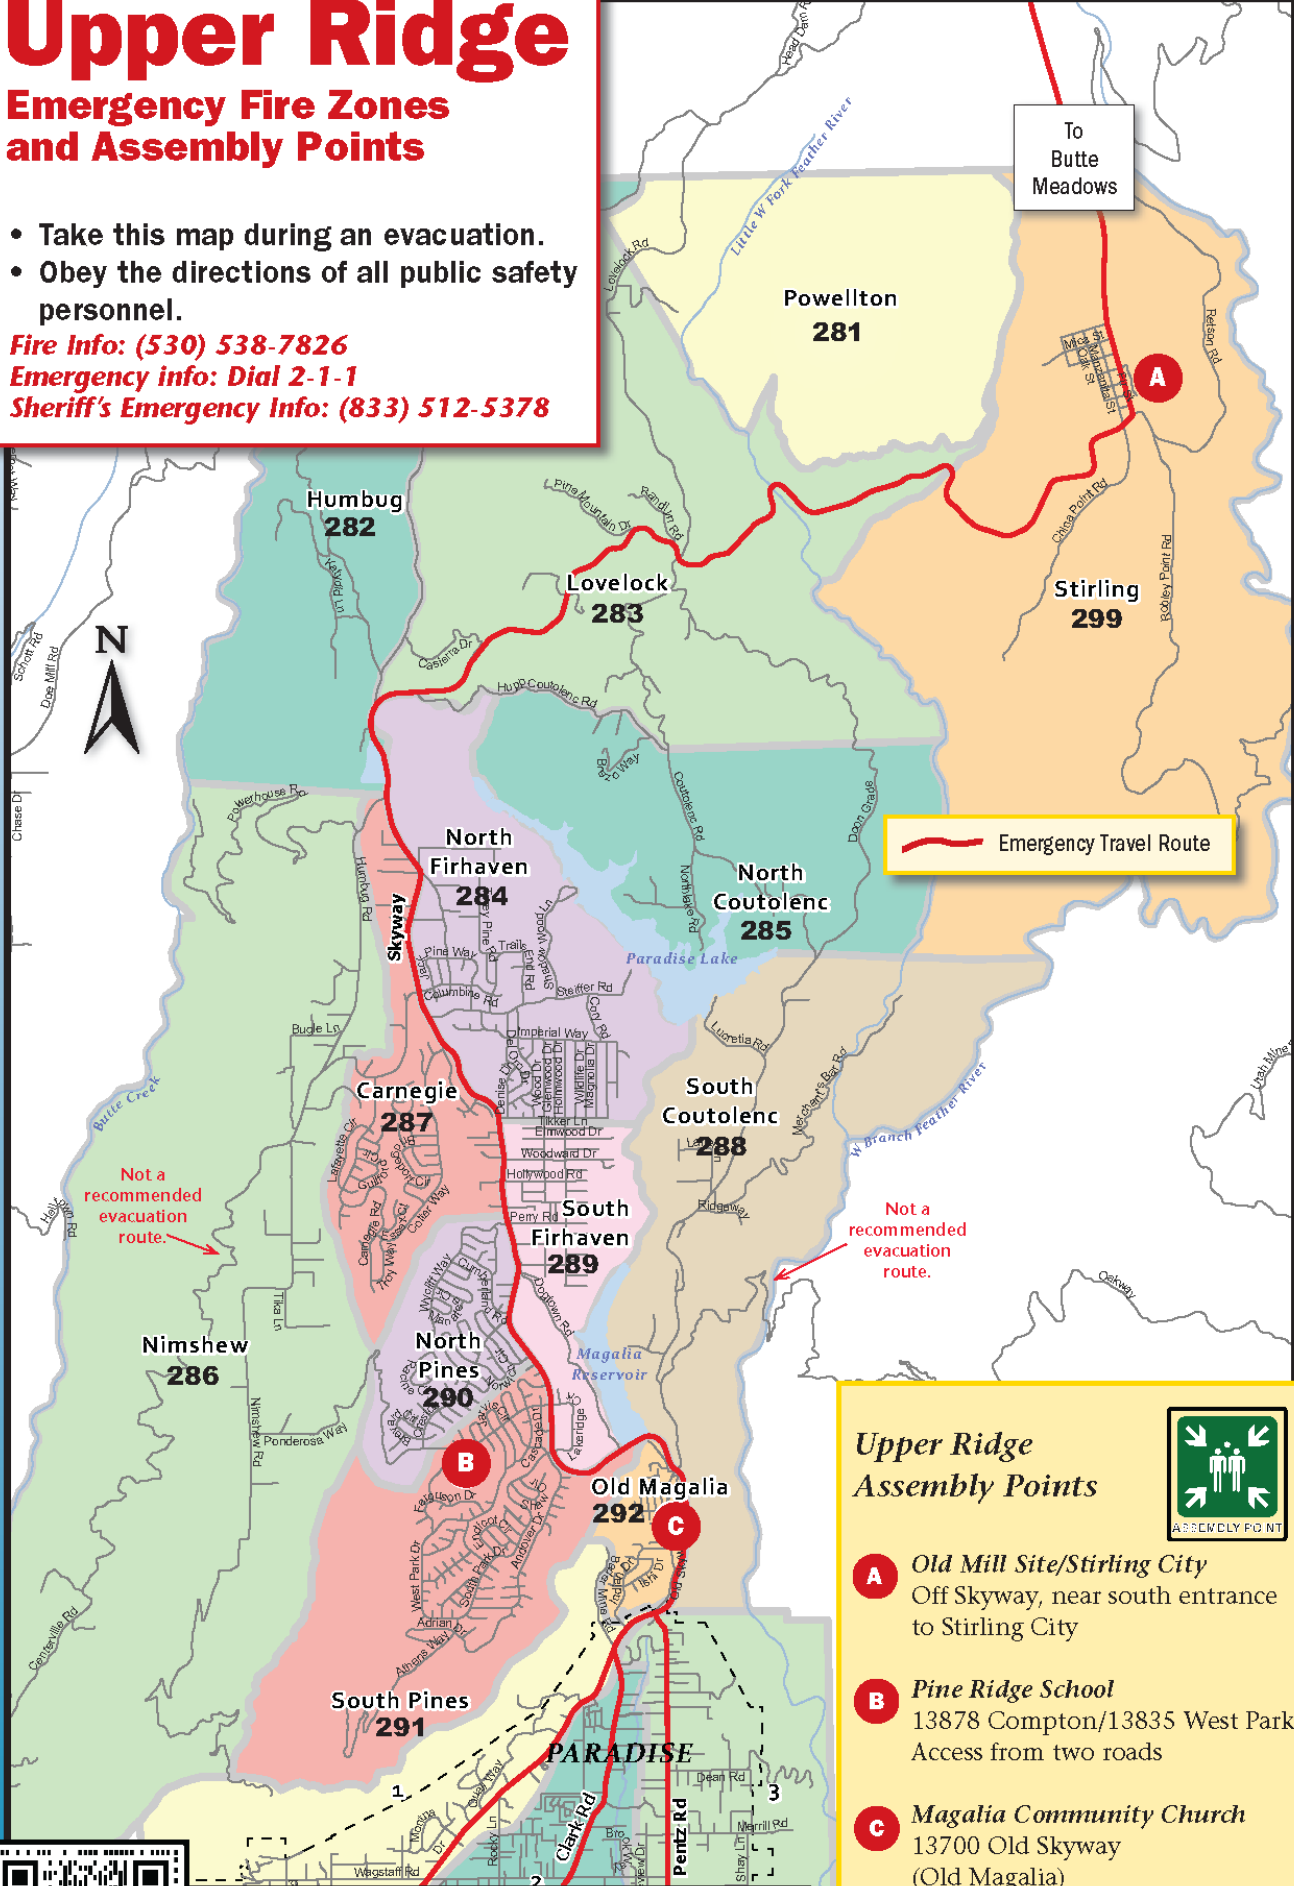

Upper Ridge

Emergency Fire Zones and Assembly Points

- Take this map during an evacuation.
- Obey the directions of all public safety personnel.

Fire Info: (530) 538-7826

Emergency info: Dial 2-1-1

Sheriff's Emergency Info: (833) 512-5378

 Emergency Travel Route

Not a recommended evacuation route.

Not a recommended evacuation route.

Upper Ridge Assembly Points

- A** *Old Mill Site/Stirling City*
Off Skyway, near south entrance to Stirling City
- B** *Pine Ridge School*
13878 Compton/13835 West Park
Access from two roads
- C** *Magalia Community Church*
13700 Old Skyway
(Old Magalia)