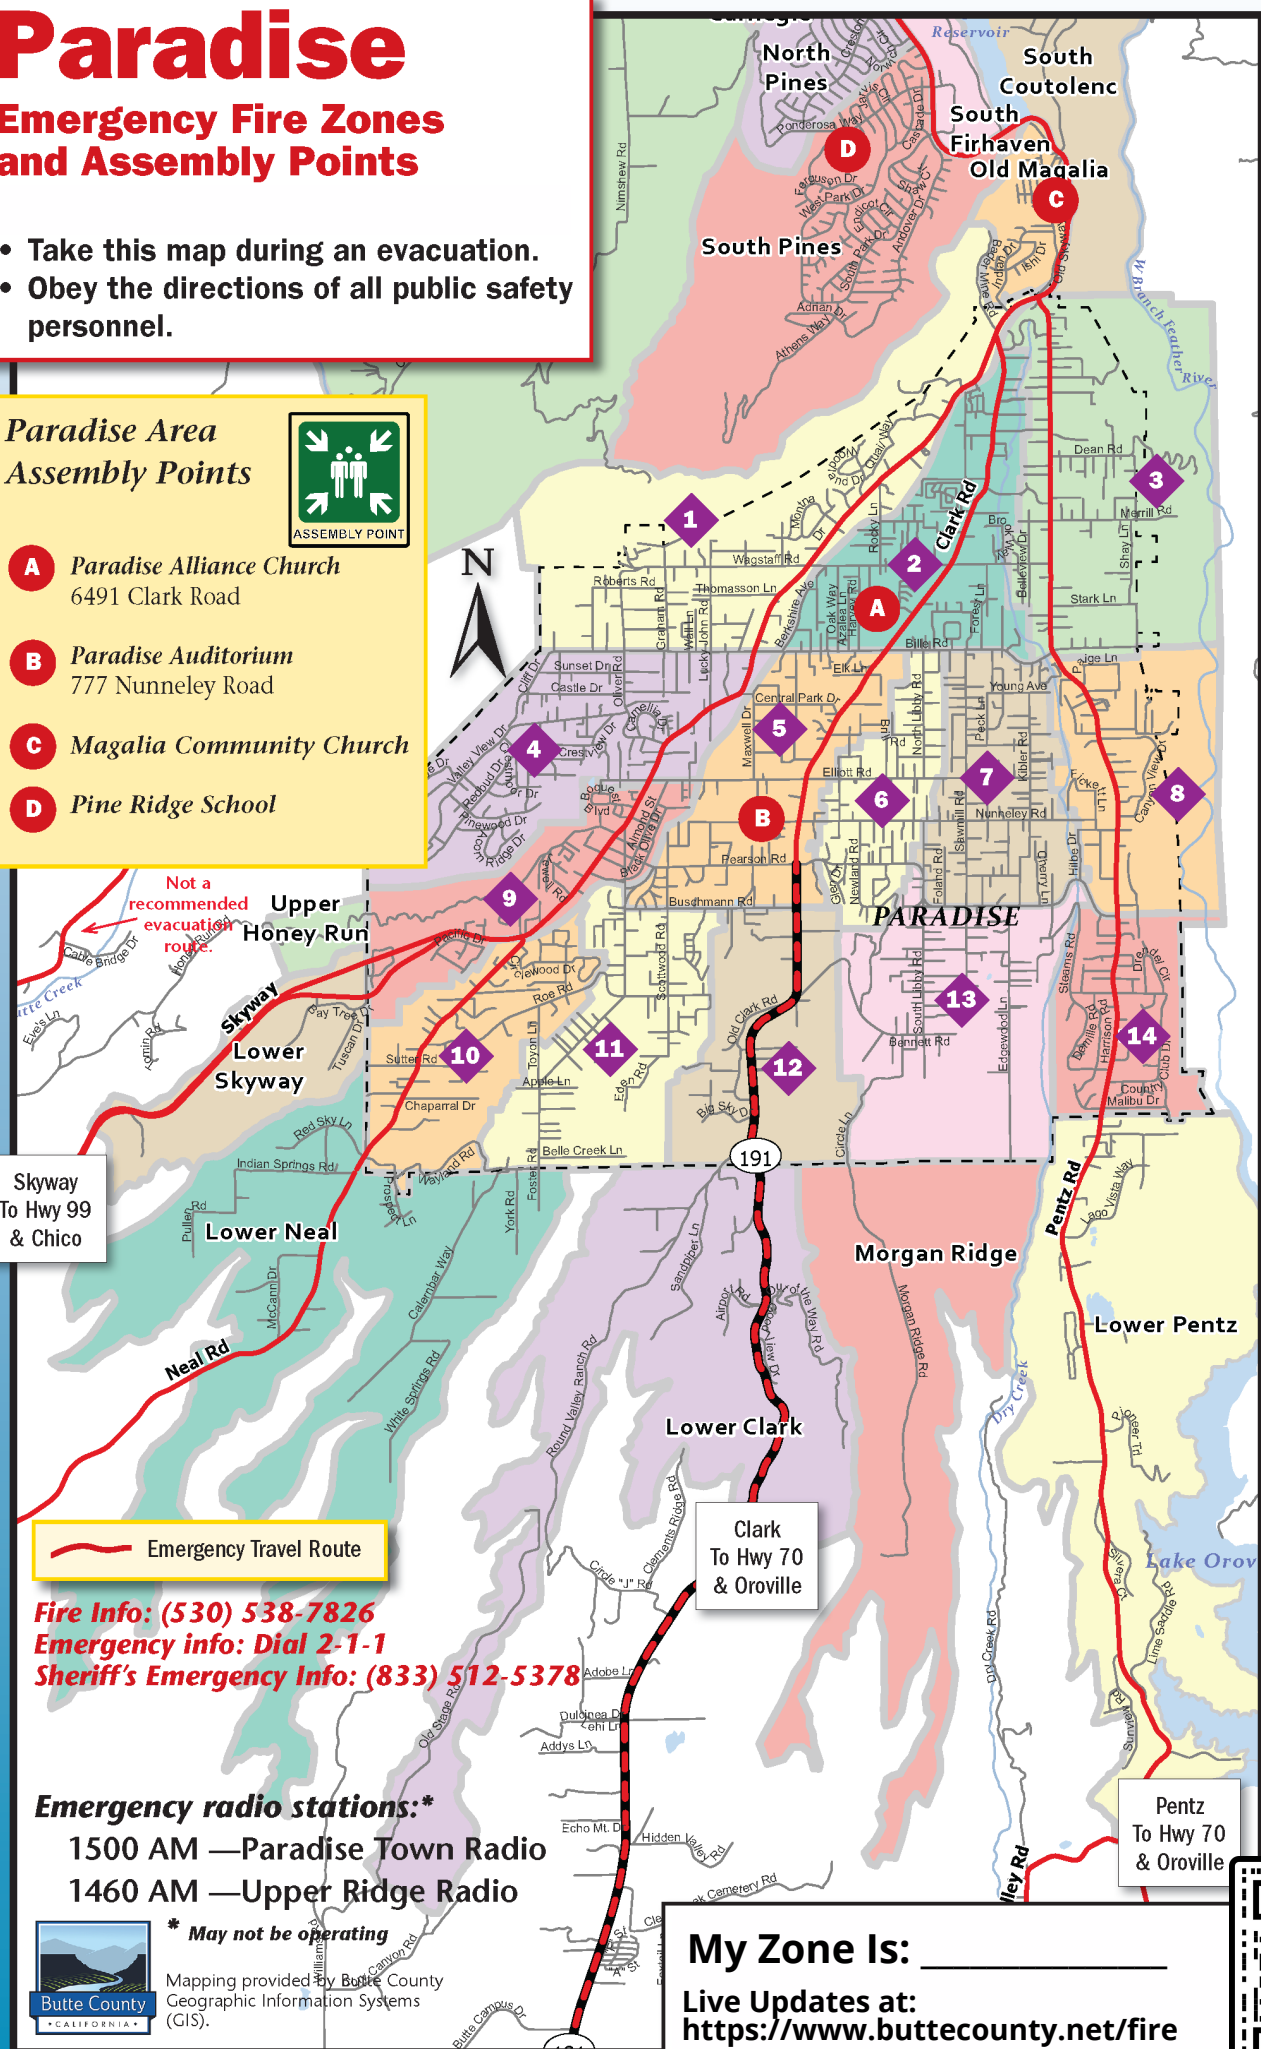

Paradise

Emergency Fire Zones and Assembly Points

- Take this map during an evacuation.
- Obey the directions of all public safety personnel.

Paradise Area Assembly Points

- A** Paradise Alliance Church
6491 Clark Road
- B** Paradise Auditorium
777 Nunneley Road
- C** Magalia Community Church
- D** Pine Ridge School

Not a recommended evacuation route.

Skyway To Hwy 99 & Chico

Clark To Hwy 70 & Oroville

Pentz To Hwy 70 & Oroville

Emergency Travel Route

Fire Info: (530) 538-7826
Emergency info: Dial 2-1-1
Sheriff's Emergency Info: (833) 512-5378

Emergency radio stations:*
 1500 AM —Paradise Town Radio
 1460 AM —Upper Ridge Radio

* May not be operating
 Mapping provided by Butte County Geographic Information Systems (GIS).

My Zone Is: _____
Live Updates at:
<https://www.buttecounty.net/fire>