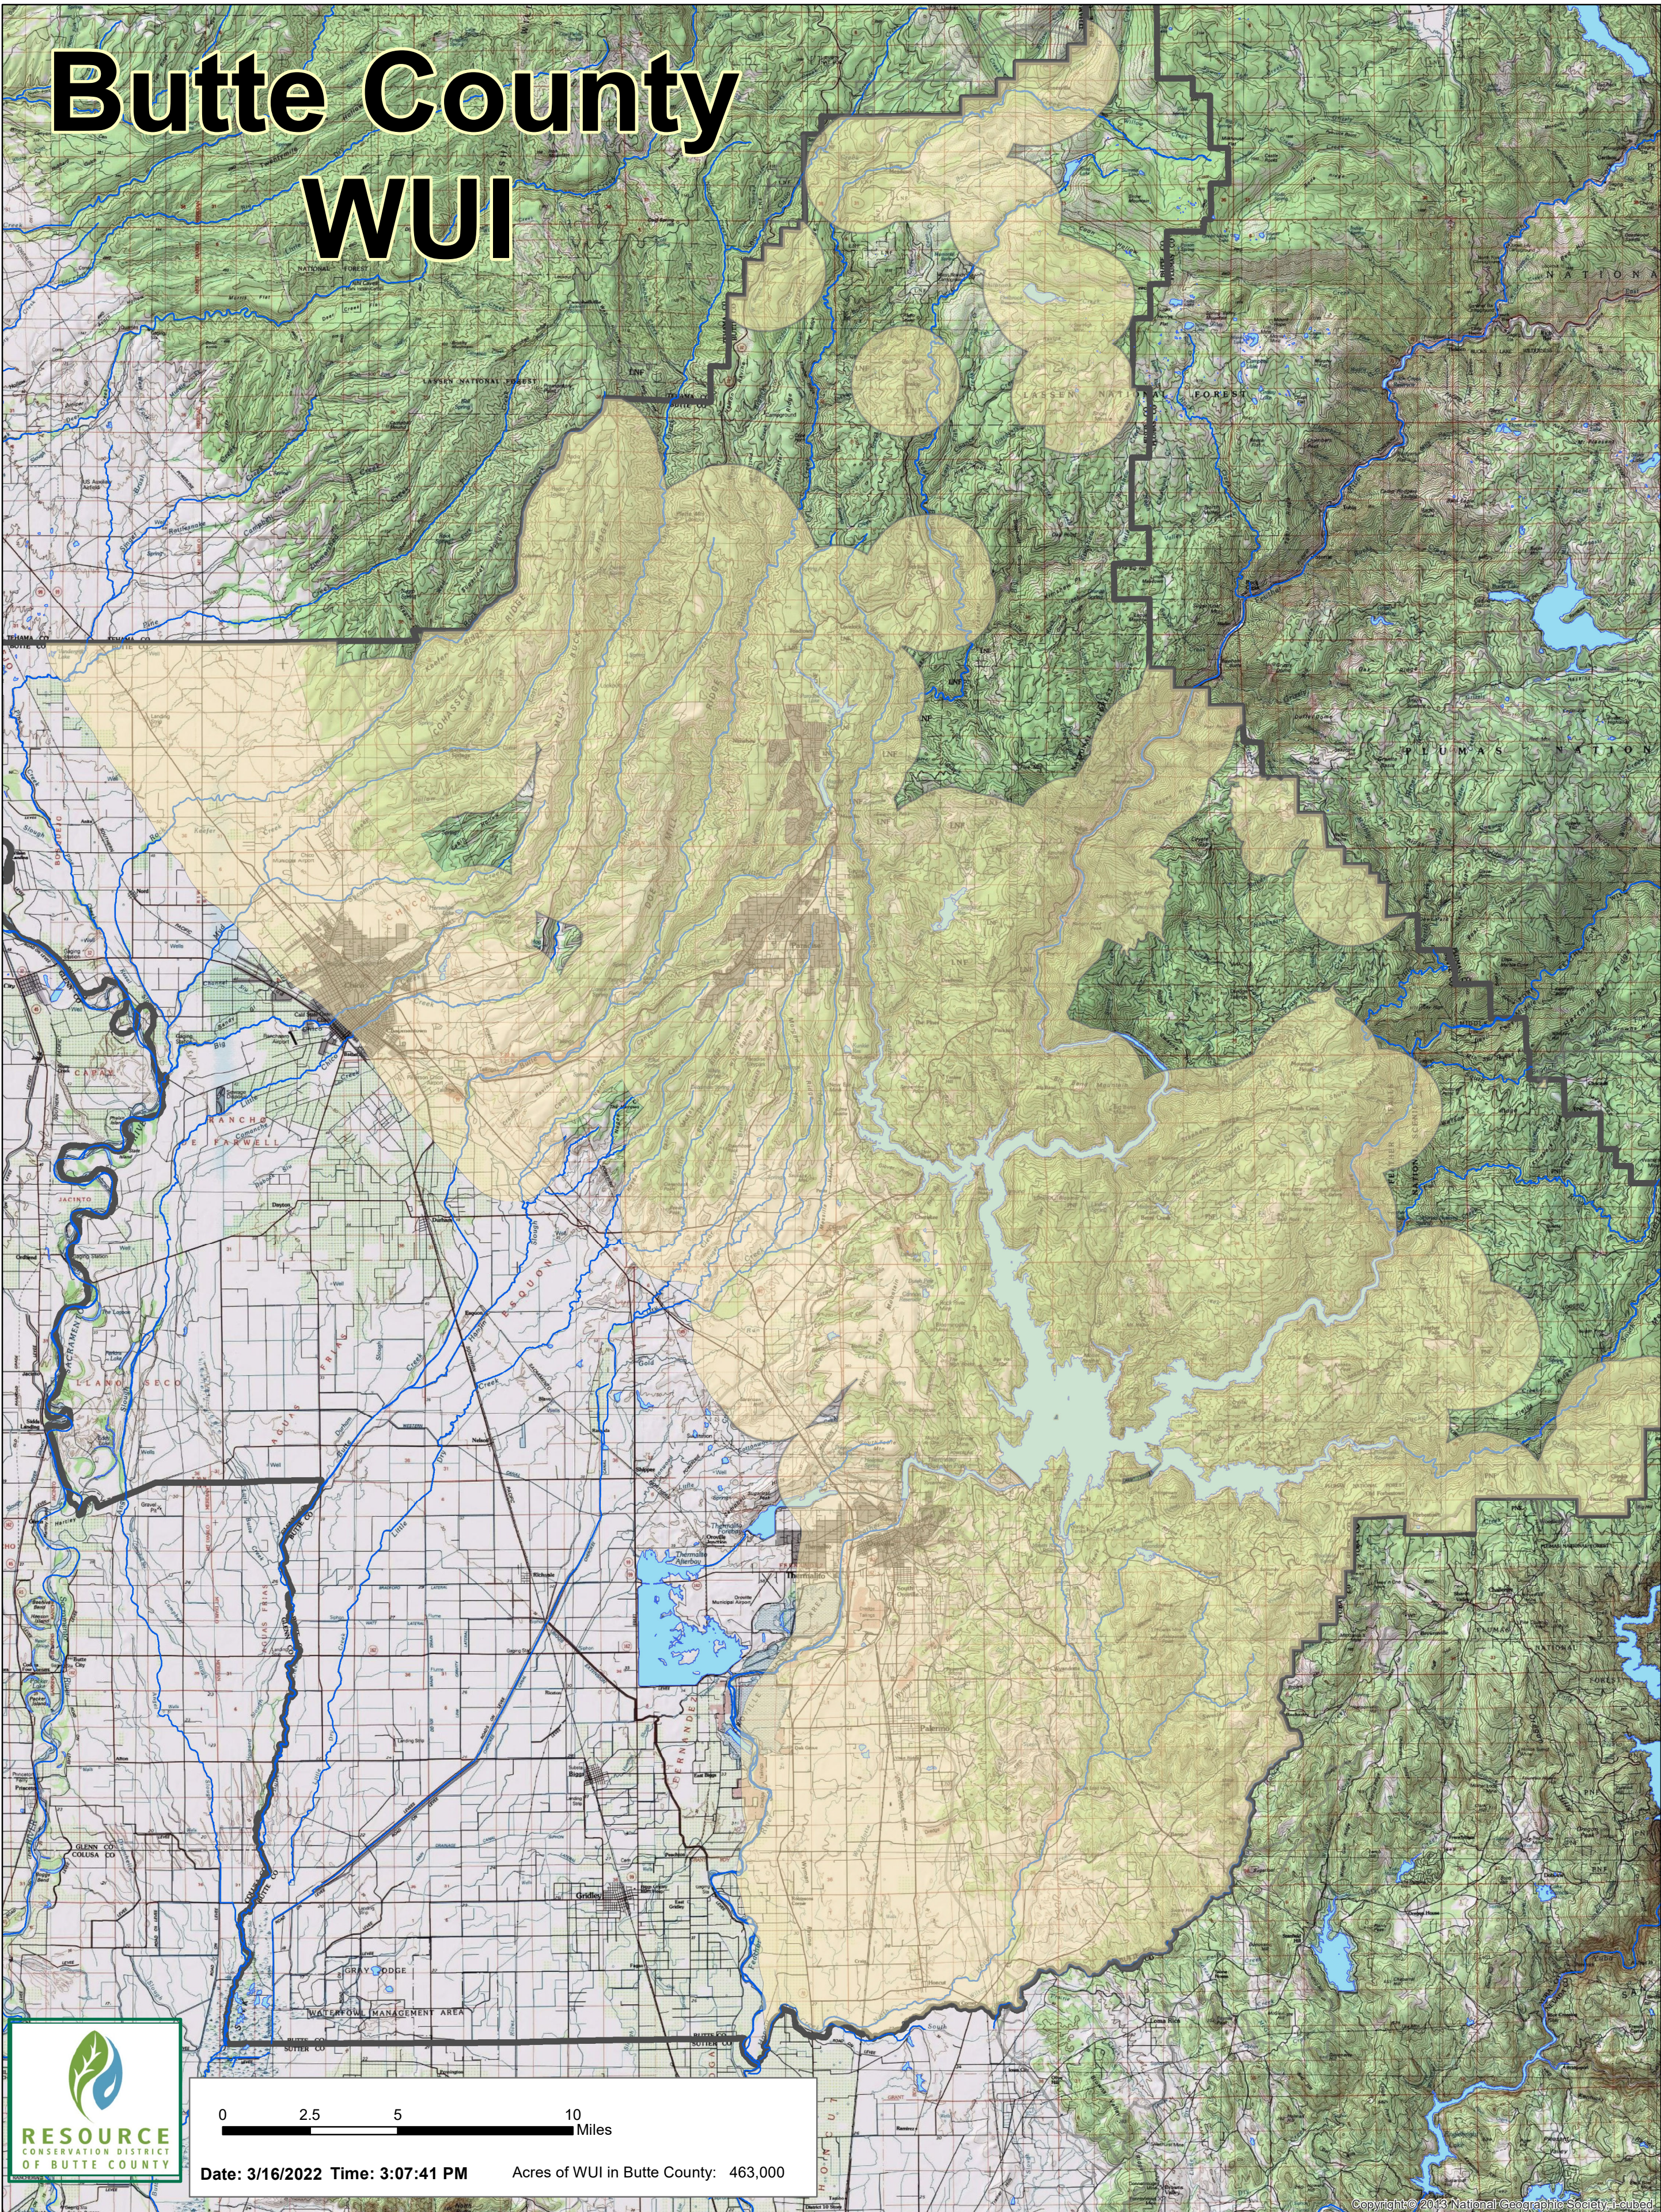

Butte County WUI

0 2.5 5 10 Miles
Date: 3/16/2022 Time: 3:07:41 PM Acres of WUI in Butte County: 463,000