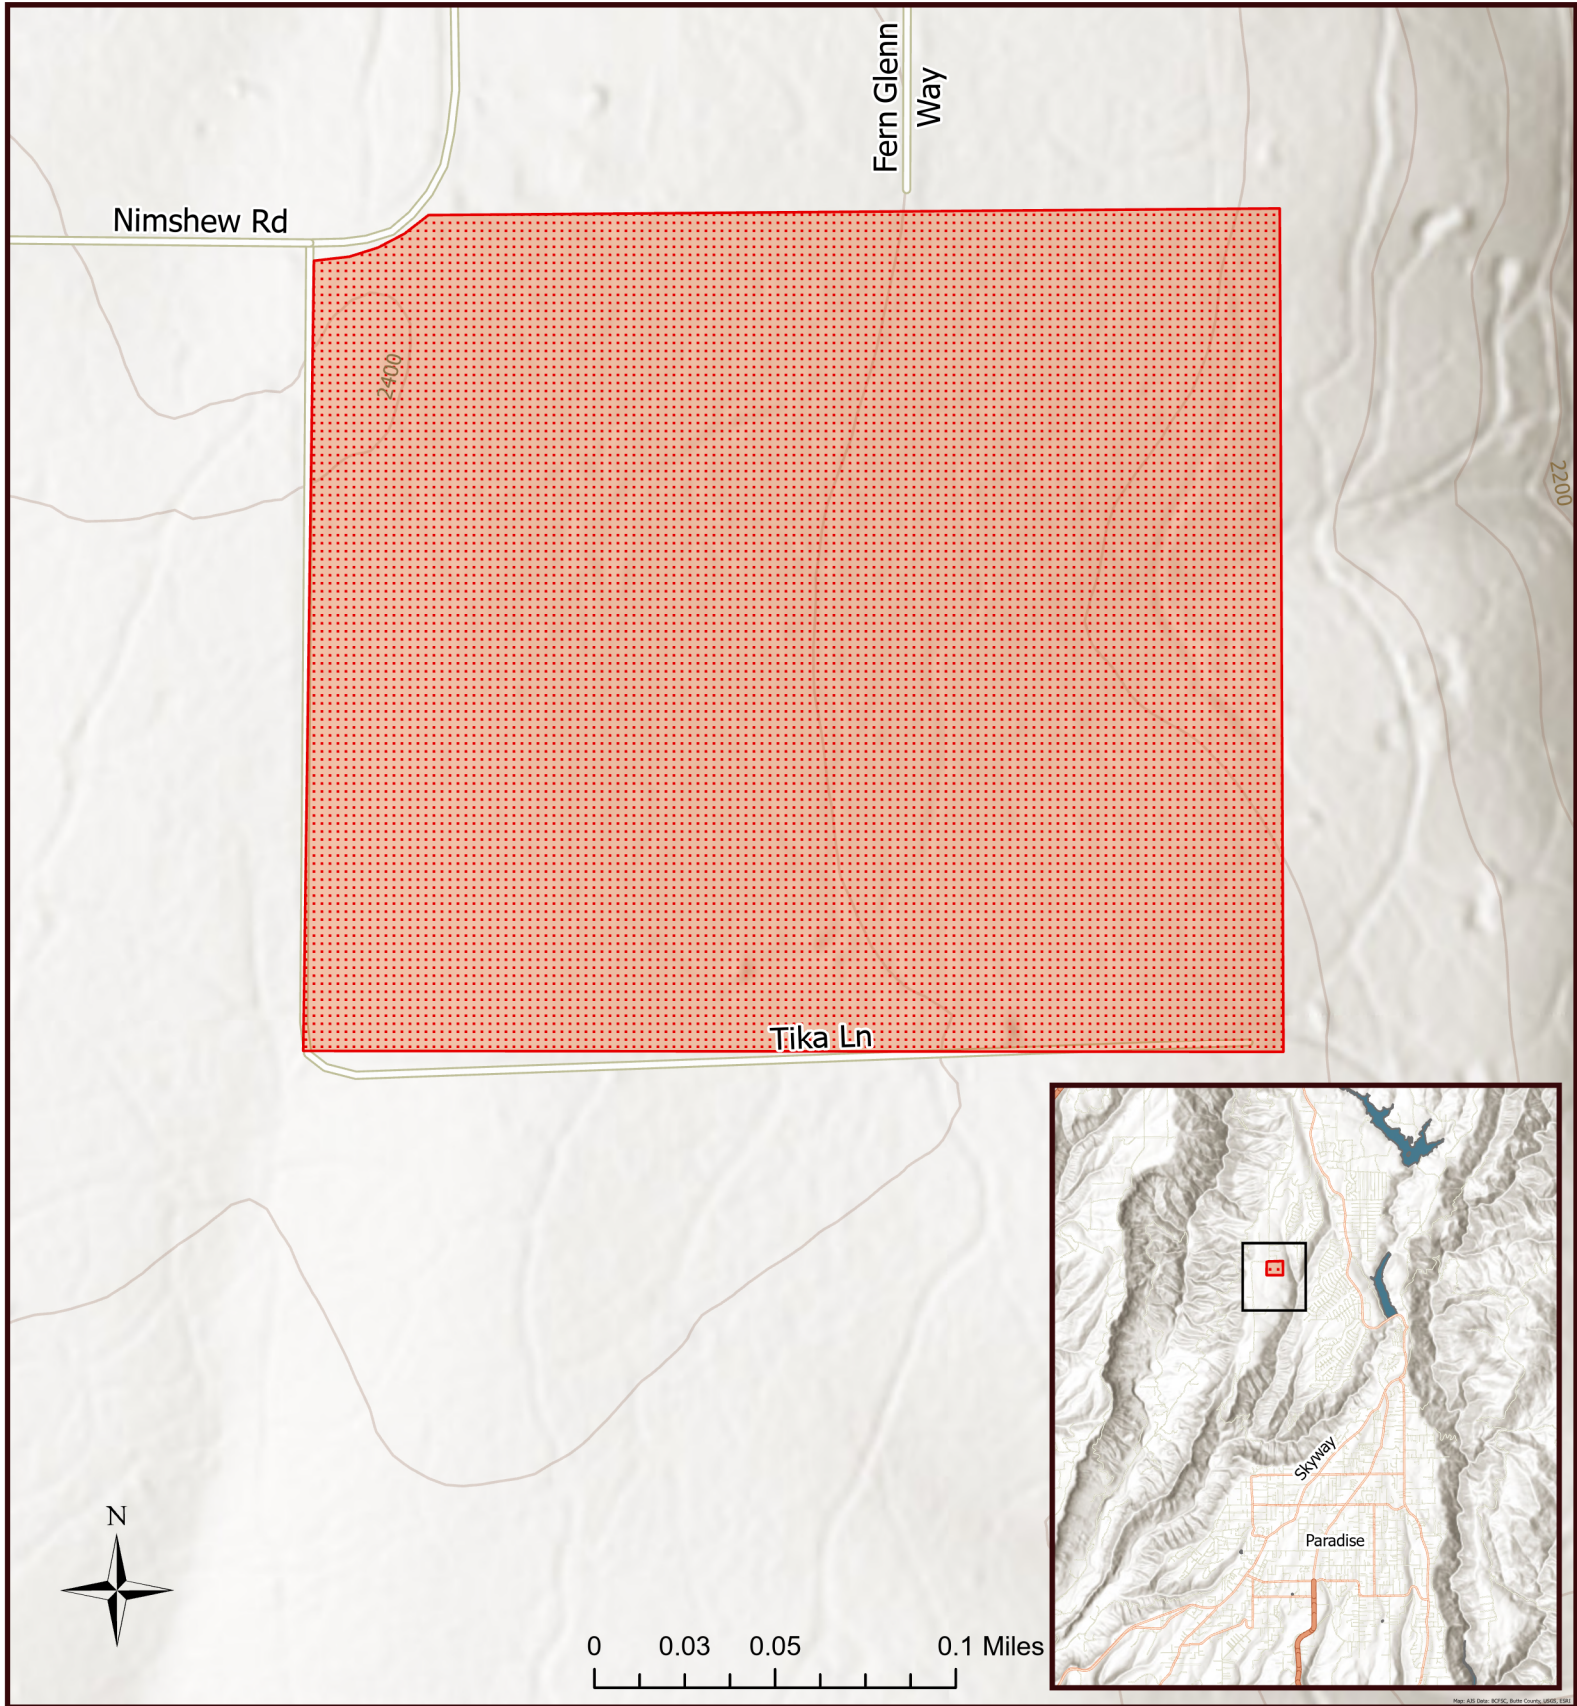

CCI WUI Wide Project Notice:

Prescribed Pile Burn and Broadcast Burn

-  Rx Fire - 39.8 Acres
-  Hwy
-  Major Roads

-  Roads
-  Waterways
-  Waterbodies

 Contour Interval - 40ft